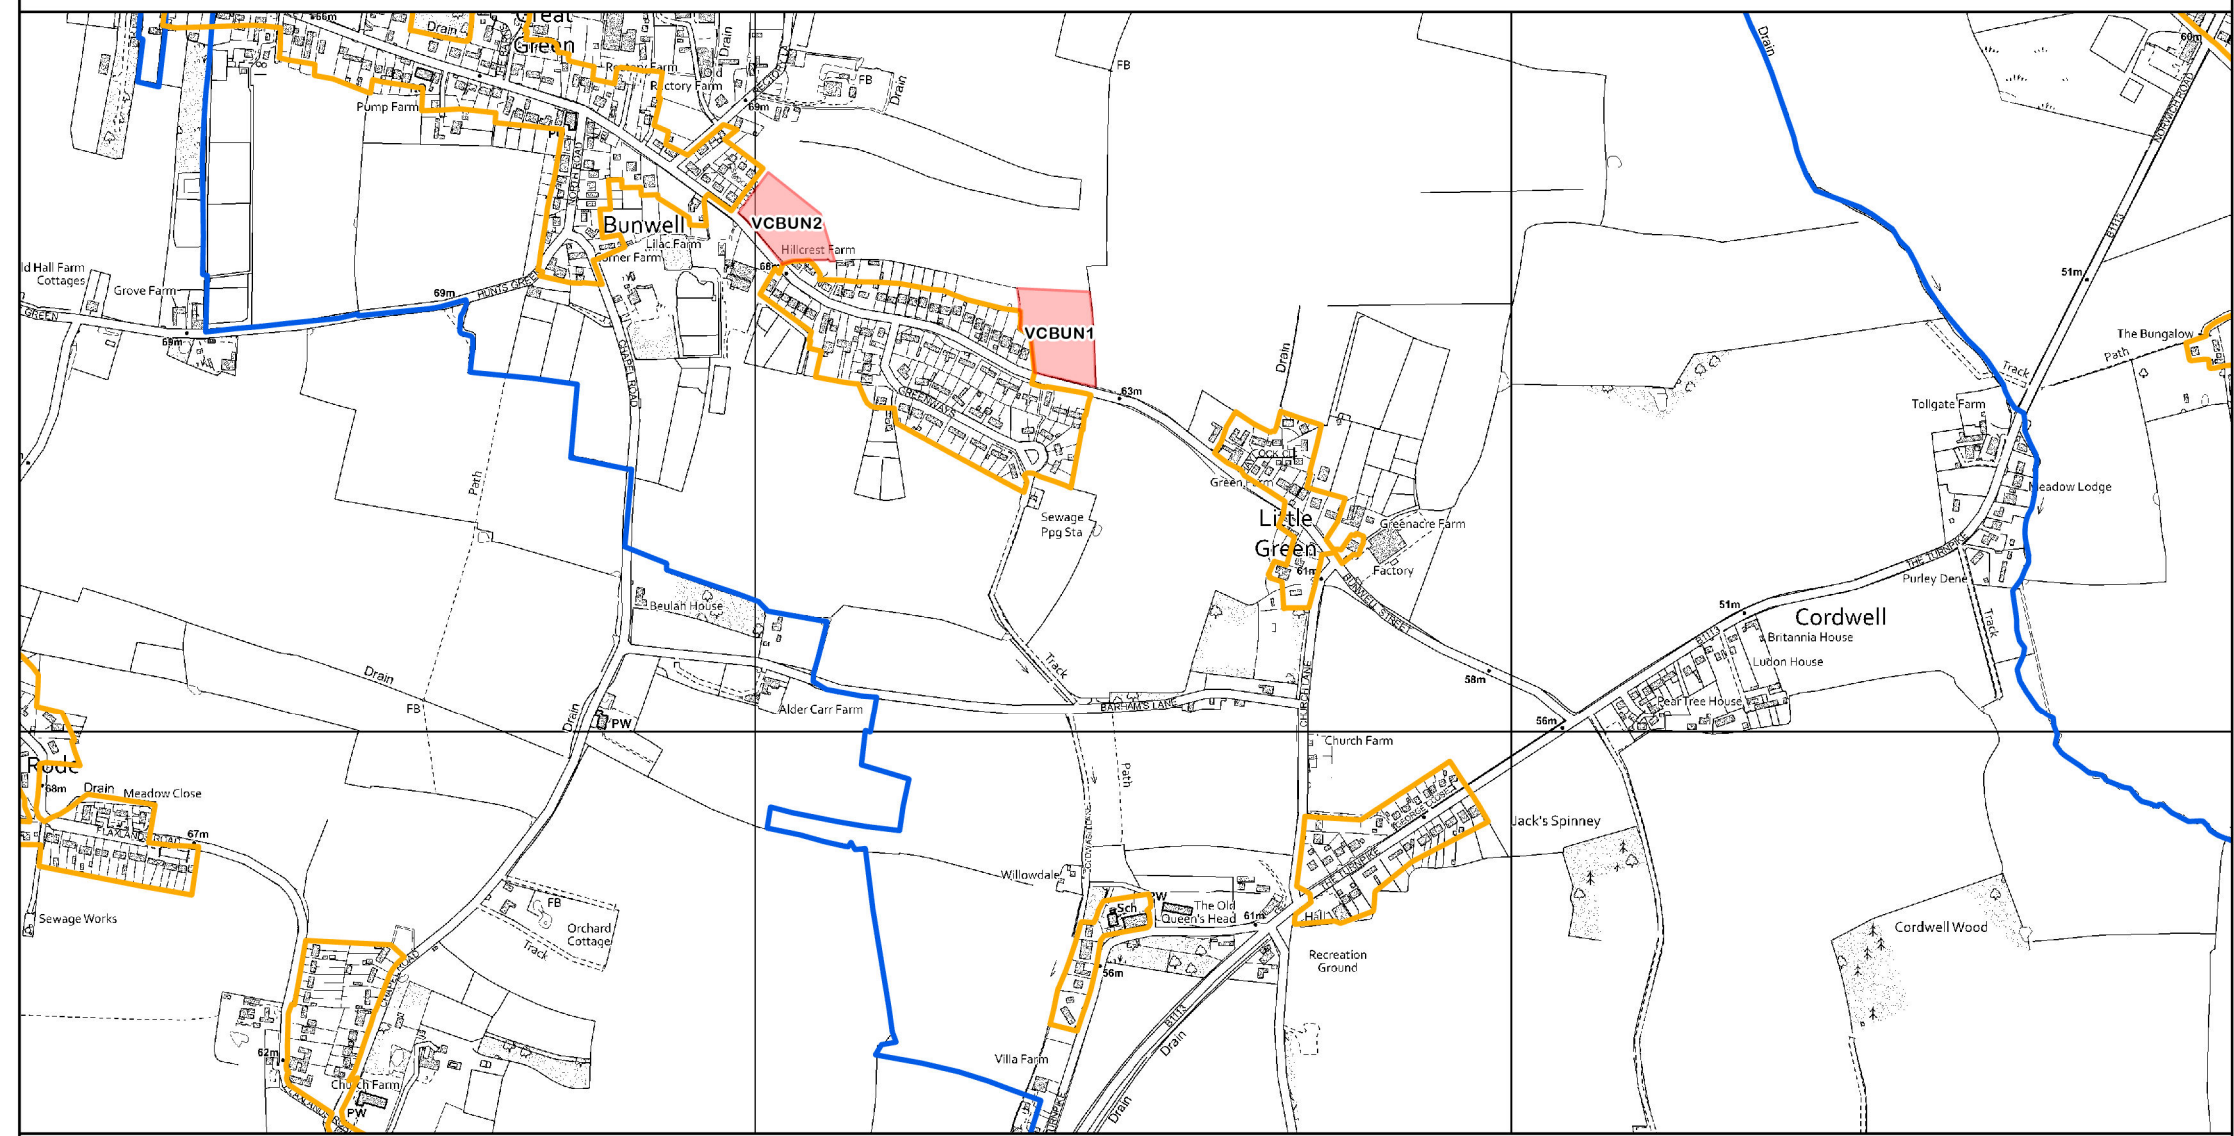

# Bunwell

- ### Legend
- Allocation
  - Parish Boundary
  - Settlement Limit

Date: July 2024

Scale 1:10,000 @ A4

© Crown copyright and database right 2024.  
Ordnance Survey Licence number AC0000814798.